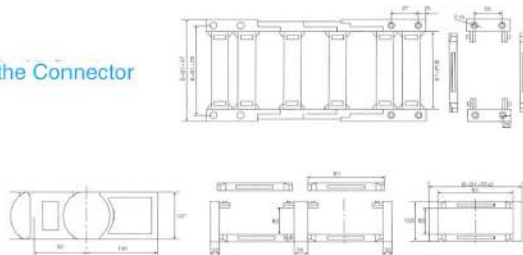

Plastic Cable Drag Chain

TZ80 Series Load-bearing Engineering Plastic Cable Carriers

Type	Inside (mm.)	Outside (mm.)	Bending	Pitch
	(Hight x Length)	(Hight x Length)	Radius	
TZP80.75	80x75	107x115	125,150,200, 250,300,350, 400,450,500, 550	90
TZP80.95	80x95	107x135		
TZP80.125	80x125	107x165		
TZP80.150	80x150	107x190		
TZP80.175	80x175	107x215		
TZP80.200	80x200	107x240		
TZP80.250	80x250	107x290		
TZP80.300	80x300	107x340		
TZP80.350	80x350	107x390		
TZP80.400	80x400	107x440		

Drawing of the Connector

Plastic Cable Drag Chain

TEZ35 Towline Series Load-bearing Engineering Plastic Cable Carriers

Type	Inside (mm.)	Outside (mm.)	Bending	Pitch
	(Hight x Length)	(Hight x Length)	Radius	
TZP35.50	35 x 50	54 x 80	75,100,125, 150,200,250, 300,350,400, 450,500	59
TZP35.60	35 x 60	54 x 90		
TZP35.75	35 x 75	54 x 105		
TZP35.100	35 x 100	54 x 130		
TZP35.125	135 x 125	54 x 155		
TZP35.150	35 x 150	54 x 180		
TZP35.165	35 x 165	54 x 195		
TZP35.200	35 x 200	54 x 230		
TZP35.250	35 x 250	54 x 280		
TZP35.300	35 x 300	54 x 330		