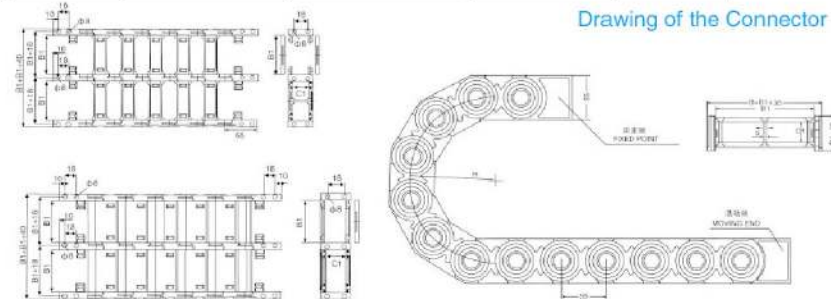

Type	Inside (mm.)	Outside (mm.)	Bending	Pitch
	(Hight x Length)	(Hight x Length)	Radius	
TZP35.50	35 x 50	54 x 80	75,100,125, 150,200,250, 300,350,400, 450,500	59
TZP35.60	35 x 60	54 x 90		
TZP35.75	35 x 75	54 x 105		
TZP35.100	35 x 100	54 x 130		
TZP35.125	135 x 125	54 x 155		
TZP35.150	35 x 150	54 x 180		
TZP35.165	35 x 165	54 x 195		
TZP35.200	35 x 200	54 x 230		
TZP35.250	35 x 250	54 x 280		
TZP35.300	35 x 300	54 x 330		

Drawing of the Connector