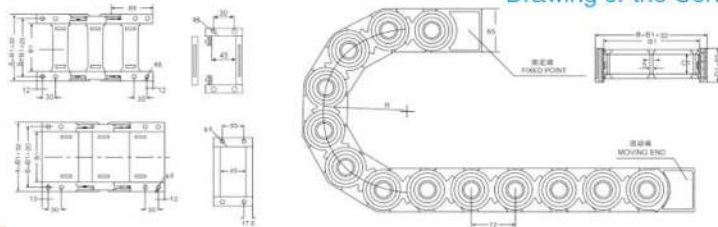

Plastic Cable Drag Chain

TZ45 Series Load-bearing Engineering Plastic Cable Carriers

Type	Inside (mm.) (Hight x Length)	Outside (mm.) (Hight x Length)	Bending Radius	Pitch (mm.)
TZP45.50	45 x 50	65 x 83	100,125,150, 200,250,300, 350,400,450, 500	72
TZP45.60	45 x 60	65 x 94		
TZP45.75	45 x 75	65 x 108		
TZP45.100	45 x 100	65 x 133		
TZP45.125	45 x 125	65 x 158		
TZP45.150	45 x 150	65 x 183		
TZP45.165	45 x 165	65 x 198		
TZP45.175	45 x 175	65 x 208		
TZP45.200	45 x 200	65 x 233		
TZP45.250	45 x 250	65 x 283		
TZP45.300	45 x 300	65 x 333		

Drawing of the Connector

Plastic Cable Drag Chain

TZ56 Series Load-bearing Engineering Plastic Cable Carriers

Type	Inside (mm.) (Hight x Length)	Outside (mm.) (Hight x Length)	Bending Radius	Pitch (mm.)
TZP56.75	56 x 75	83 x 114	150,200,250, 300,350,400	90
TZP56.95	56 x 95	83 x 134		
TZP56.125	56 x 125	83 x 164		
TZP56.150	56 x 150	83 x 189		
TZP56.200	56 x 200	83 x 239		
TZP56.250	56 x 250	83 x 289		
TZP56.300	56 x 300	83 x 339		
TZP56.400	56 x 400	83 x 439		