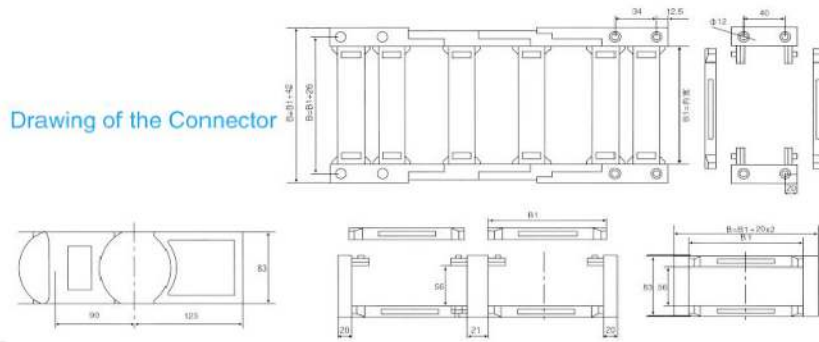

Drawing of the Connector

“บริษัทฯ ขอสงวนสิทธิ์การเปลี่ยนแปลงราคา โดยไม่ต้องแจ้งให้ทราบล่วงหน้า”
ฐานผลิตโปรดติดต่อฝ่ายขาย Tel & Fax 02-100-6867 / 095-543-5665
Email : sales.tpetrading@gmail.com / ID Line : tpetrading