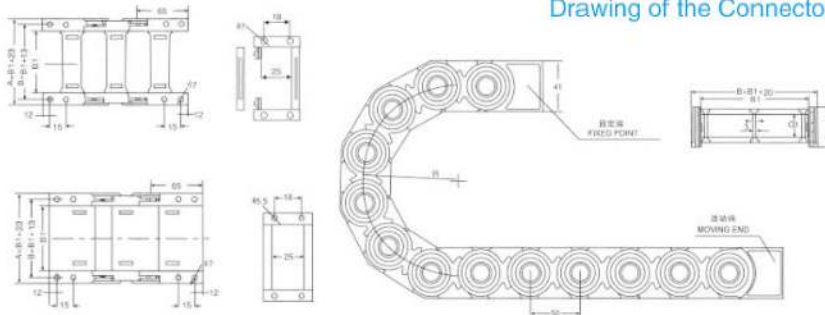

Cable Drag Chain

Plastic Cable Drag Chain

TZ25 Series Load-bearing Engineering Plastic Cable Carriers

Type	Inside (mm.)	Outside (mm.)	Bending	Pitch
	(Hight x Length)	(Hight x Length)	Radius	(mm.)
TZP25.25	25 x 25	40.5 x 46	55,75,100, 125,150	42
TZP25.38	25 x 38	40.5 x 59		
TZP25.50	25 x 50	40.5 x 71		
TZP25.55	25 x 55	40.5 x 76		
TZP25.57	25 x 57	40.5 x 78		
TZP25.77	25 x 77	40.5 x 98		
TZP25.103	25 x 103	40.5 x 124		

Drawing of the Connector

Cable Drag Chain

Plastic Cable Drag Chain

TZ35 Series Load-bearing Engineering Plastic Cable Carriers

Type	Inside (mm.)	Outside (mm.)	Bending	Pitch
	(Hight x Length)	(Hight x Length)	Radius	(mm.)
TZP35.50	35 x 50	54 x 80	75,100,125, 150,200,250, 300,350,400, 450,500	59
TZP35.60	35 x 60	54 x 90		
TZP35.75	35 x 75	54 x 105		
TZP35.100	35 x 100	54 x 130		
TZP35.125	35 x 125	54 x 155		
TZP35.150	35 x 150	54 x 180		
TZP35.165	35 x 165	54 x 195		
TZP35.200	35 x 200	54 x 230		
TZP35.250	35 x 250	54 x 280		
TZP35.300	35 x 300	54 x 330		