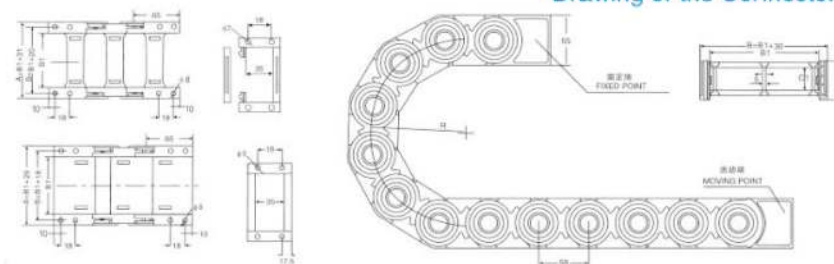

Drawing of the Connector

** บริษัทฯ ขอสงวนสิทธิ์การเปลี่ยนแปลงราคา โดยไม่ต้องแจ้งให้ทราบล่วงหน้า **
ไลน์ติดต่อโปรดติดต่อฝ่ายขาย Tel & Fax 02-100-6867 / 095-543-5665
Email : sales.tpetrading@gmail.com / ID Line : tpetrading